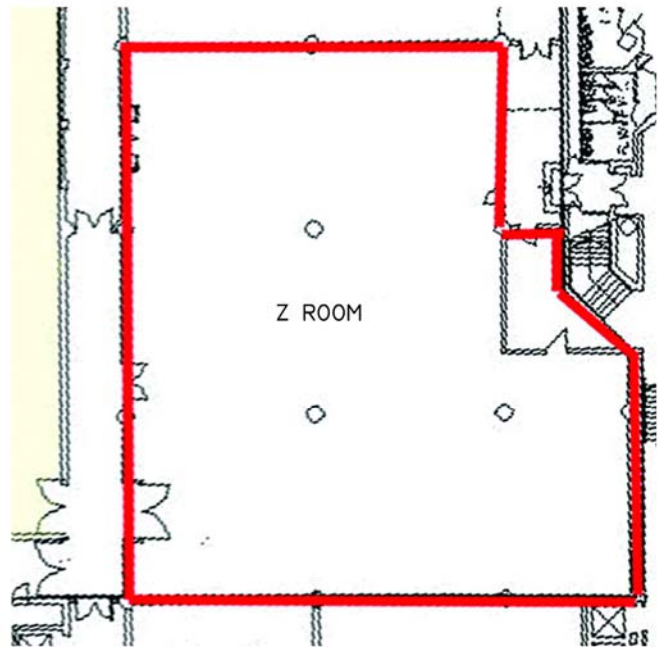

T H E Z R O O M

Specifications

size
6,350 sqft (approx)

capacity
300 dependant on use of premises

ceiling height
6m to underside of cassette ceiling
(approx)

floor
ground

access
front entrance from Brick Lane
rear entrance / loading ramp

lights
strip lighting throughout

power
1 x 125 amp 3 phase
1 x 63 amp 3 phase
13 amp sockets

daylight
none

Price List

(excluding VAT, electrics & damage deposit)

days	hire fee
1	£3,500
2	£4,500
3	£5,800
4	£6,700
5	£7,200
6	£7,650
7	£8,000