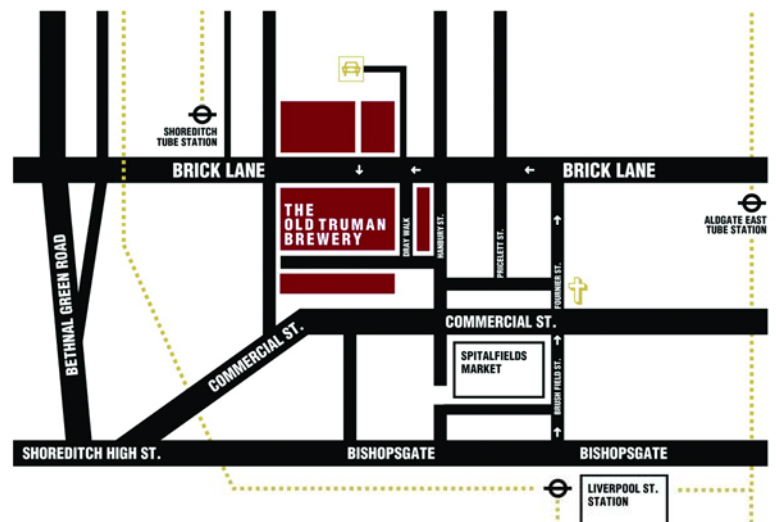

T H E Z R O O M

The Z Room is an open plan blank canvass of 6,350 sqft which is housed in the main building of The Old Truman Brewery. The Z Room benefits from an original 1970s designed 6 metre high cassette ceiling, white washed walls and concrete flooring which can be dressed up or down as required. For larger events, the Z Room can also be hired together with The Overhang to the rear of the space. The Z Room has played host to numerous parties, award ceremonies and public exhibitions.

The Old Truman Brewery is an historic 11 acre site on Brick Lane, London E1, housing a variety of unique spaces for hire, ranging from 2,000 sqft to 100,000 sqft.

The Old Truman Brewery has venues on its roster which have been used for the entire spectrum of events - film shoots, fashion shows, award ceremonies, exhibitions, trade shows, conferences, corporate parties, product launches and sample sales to mention a few.

**T H E
O L D T R U M A N
B R E W E R Y**

CONTACT

020 7770 6100
events@trumanbrewery.com
www.trumanbrewery.com
The Old Truman Brewery
91 Brick Lane London E1 6QL

MISREPRESENTATION ACT

The particulars of this brochure are believed to be correct, but accuracy cannot be guaranteed and they are expressly excluded from any contract.