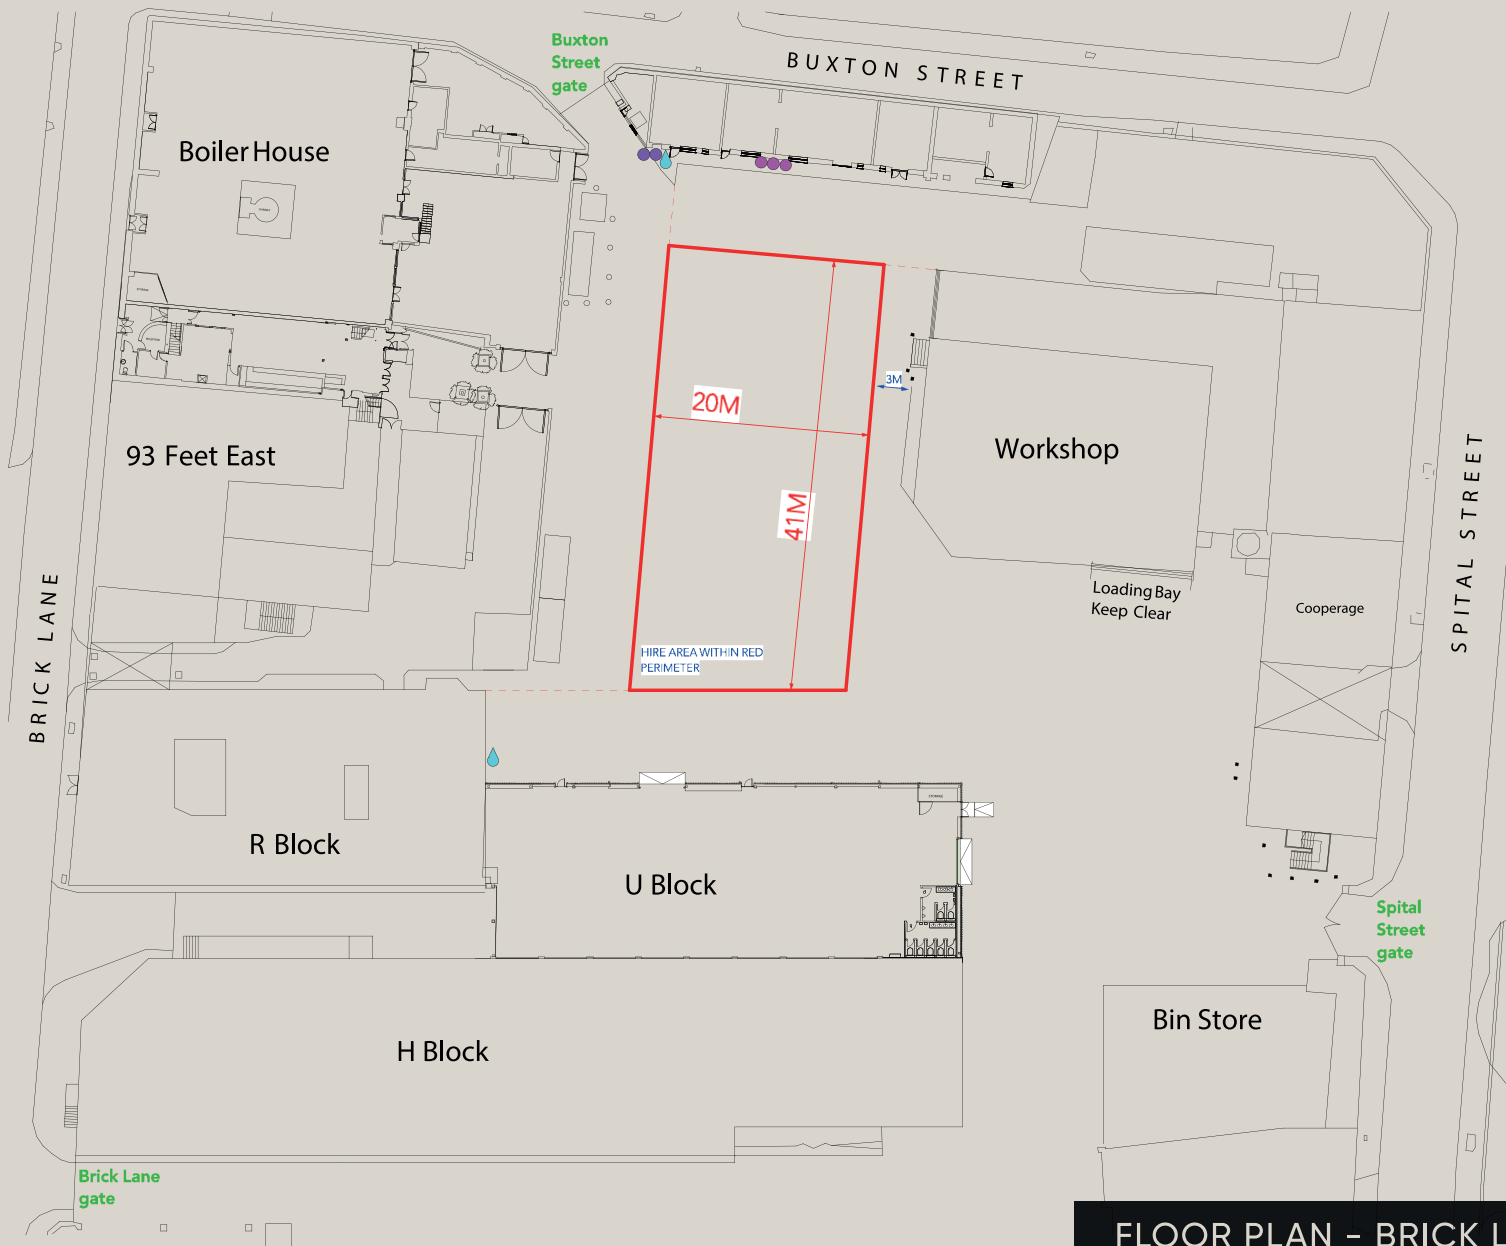

FLOOR PLAN - BRICK LANE YARD