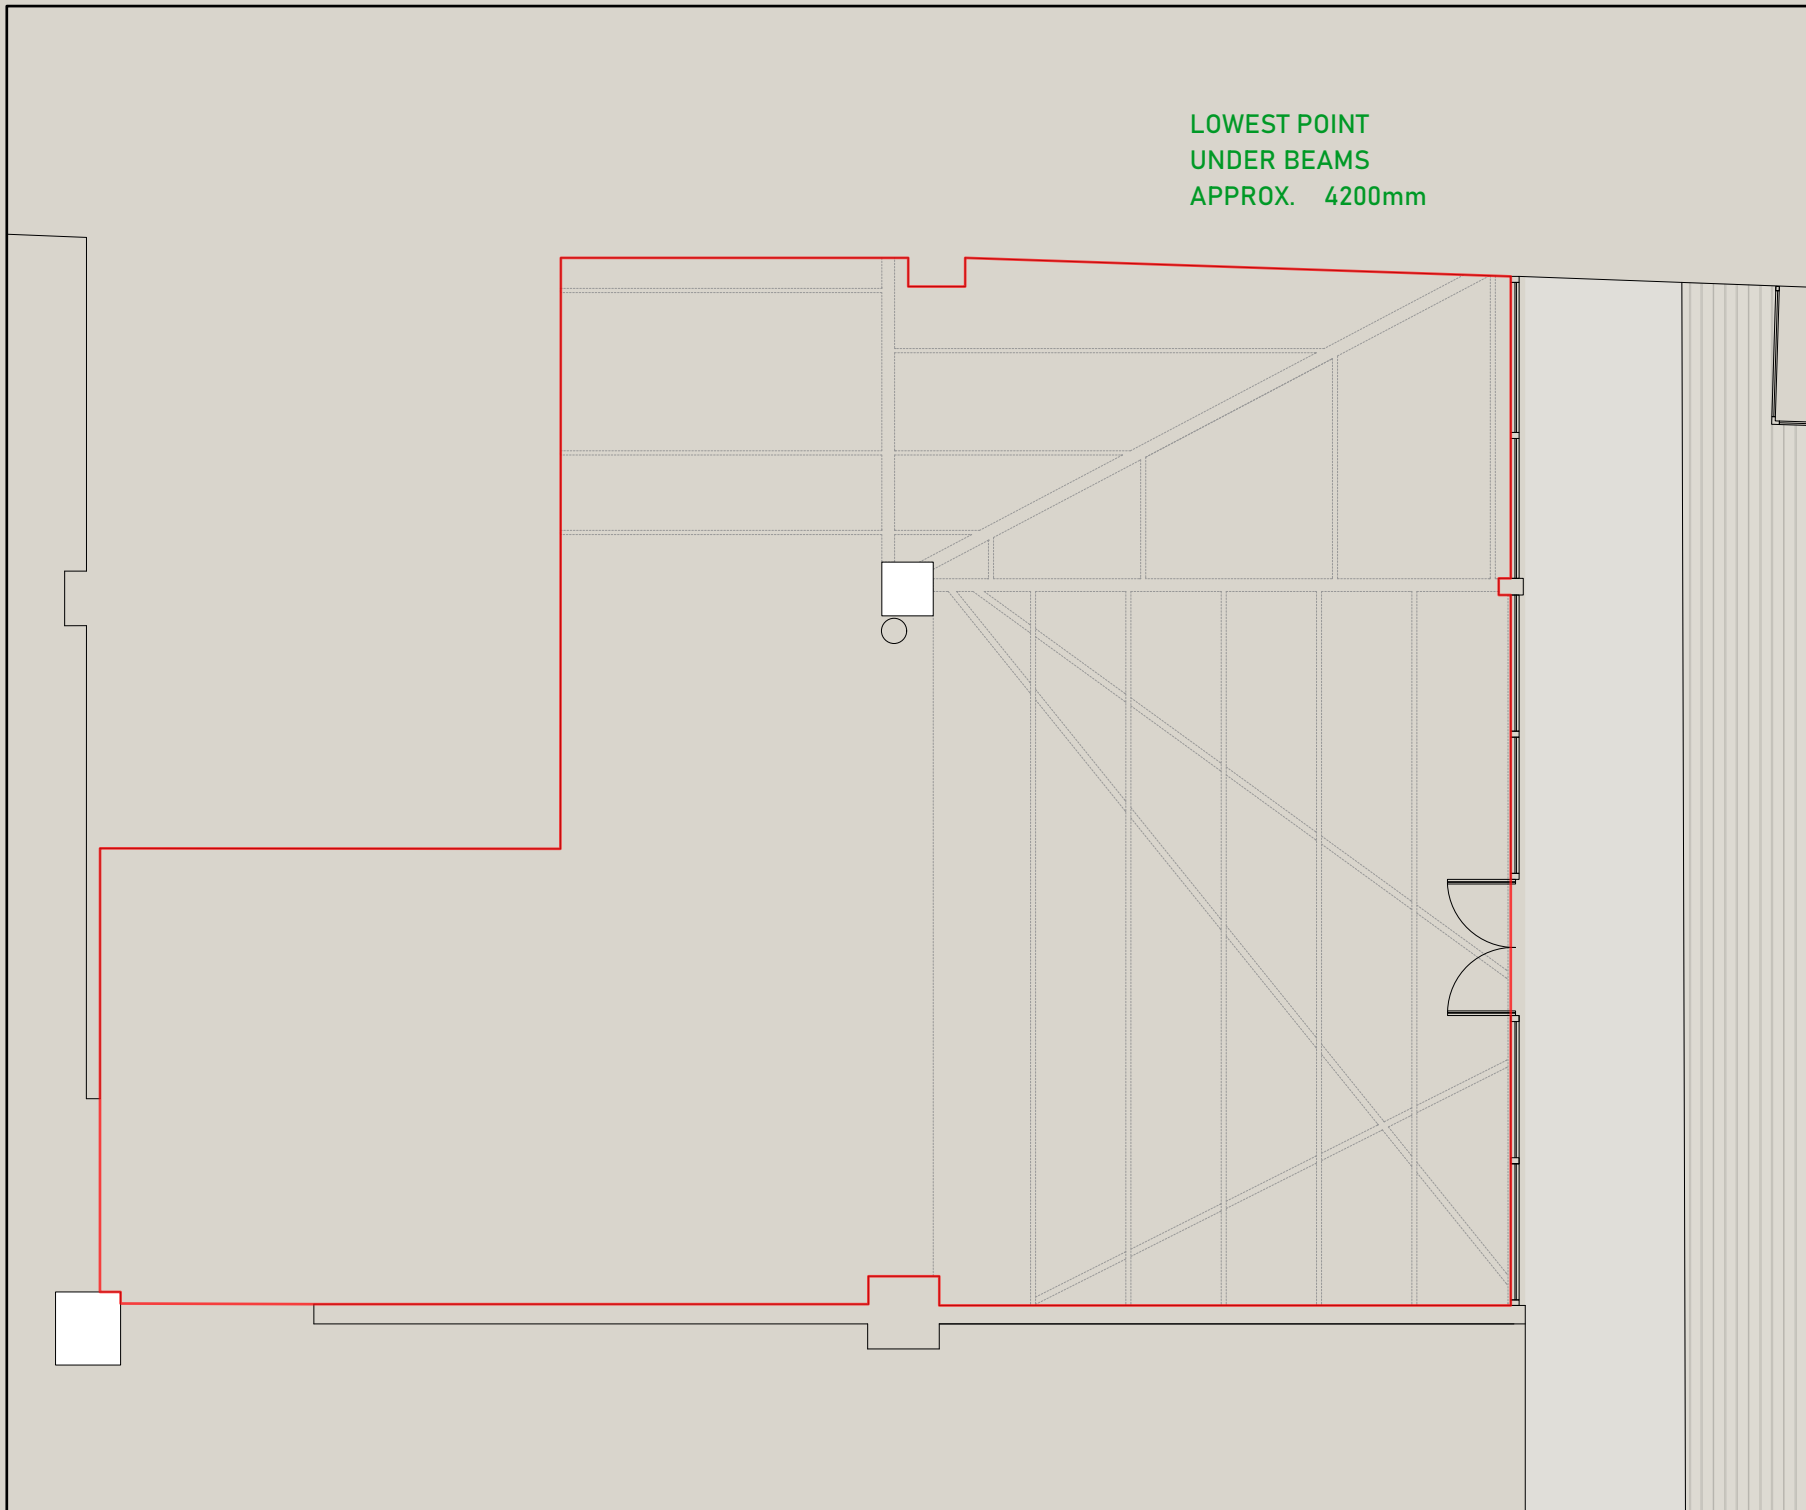

DRAWING NAME

TG-003

SPACE DETAILS

UNIT TG-003  
T BLOCK

VENUE LOCATION

T Block  
Hanbury Street  
London E1

LEASE AREA (WITHIN RED BOUNDARY)

1823 SQ FT

SCALE

1:90 @ A4

NOTES

All measurements are approximate.  
Measurements in millimetres.

DO NOT SCALE .  
IF IN DOUBT ASK.

LOWEST POINT  
UNDER BEAMS  
APPROX. 4200mm