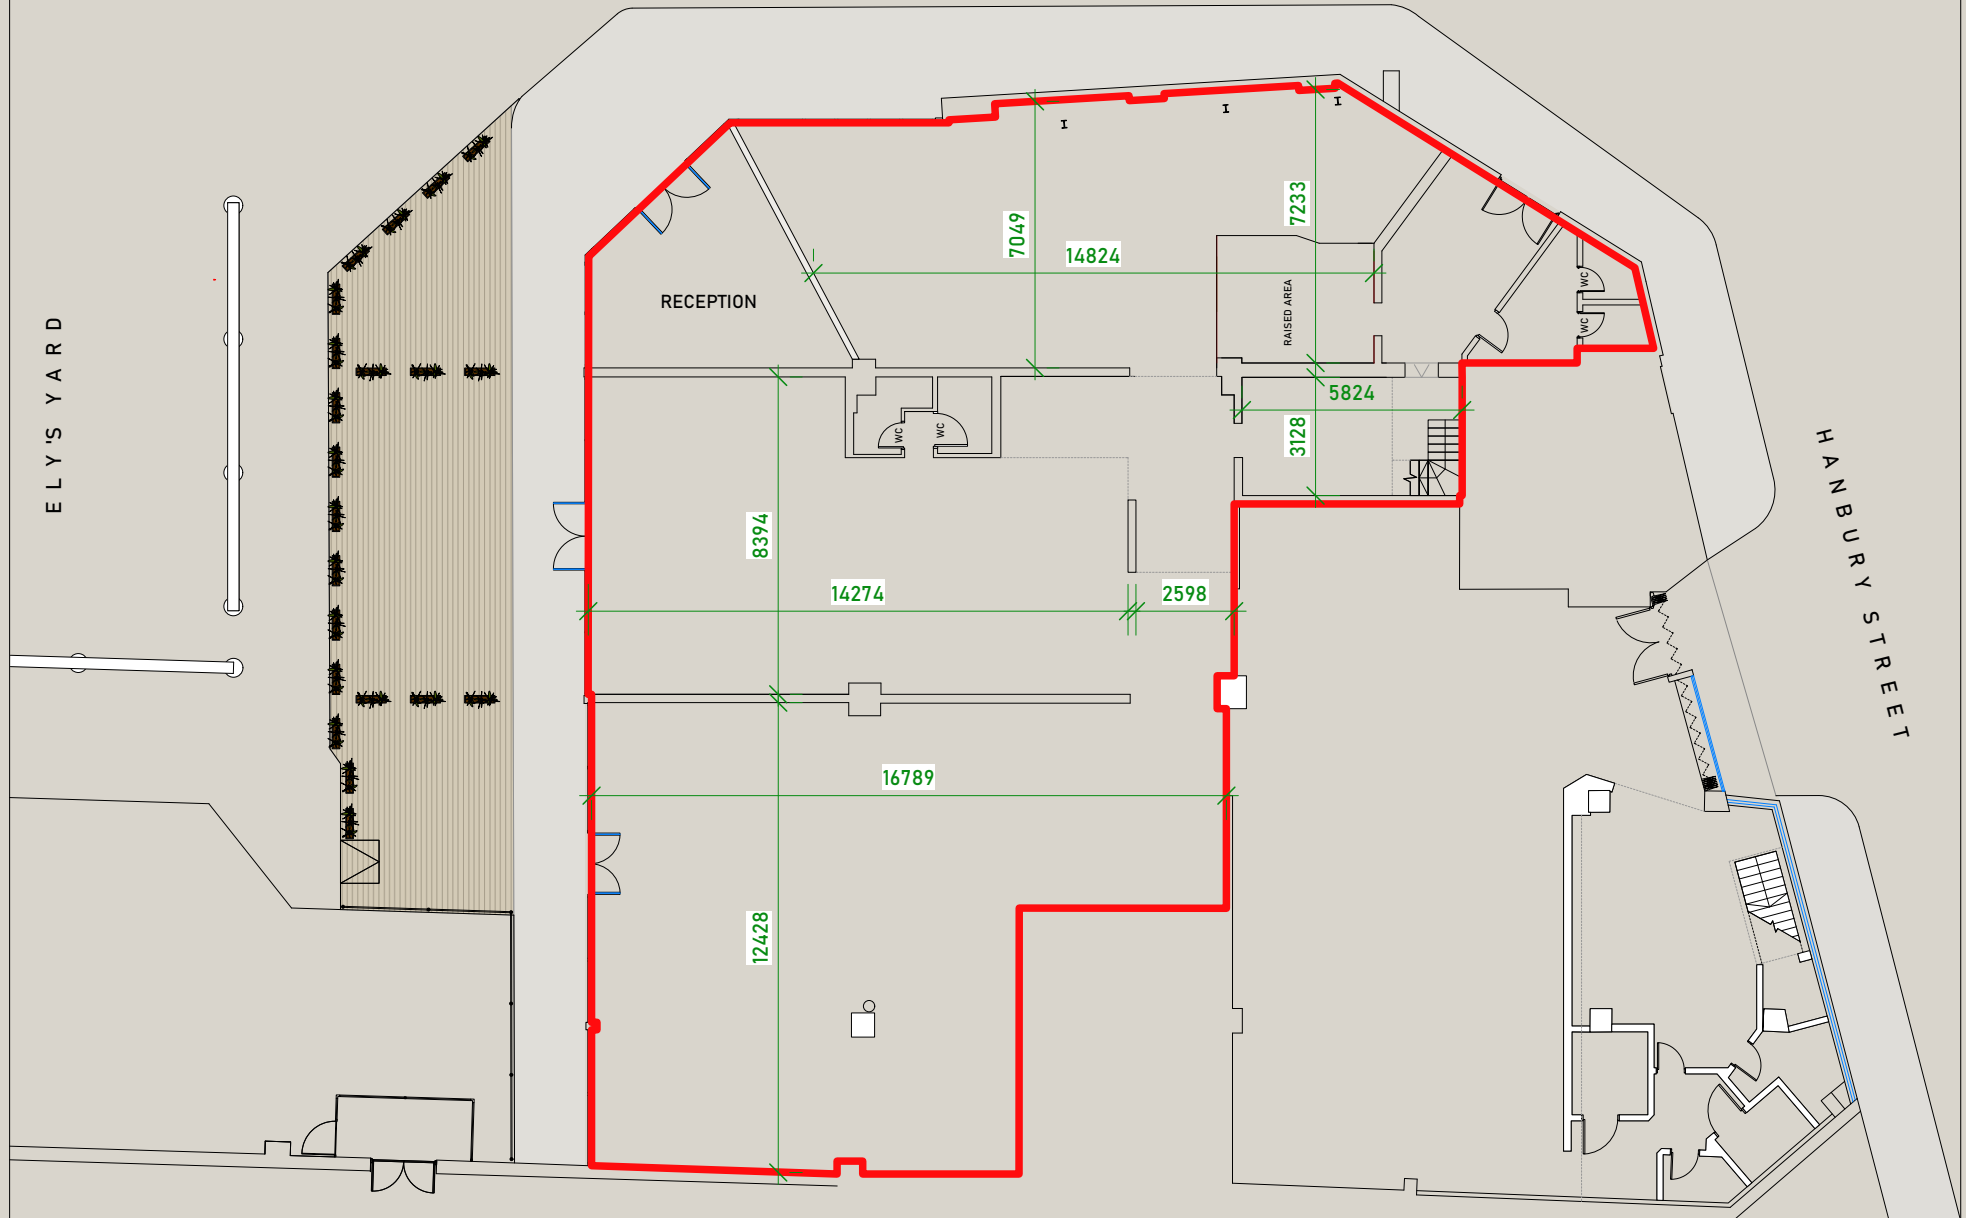

LOCATION

Located on the south side of Ely's Yard, the space enjoys great visibility.

CAPACITY

Event specific

SIZE

5,400 sqft

LEVEL

Ground floor

WILKES STREET

ELY'S YARD

HANBURY STREET

T BLOCK, GROUND FLOOR
TRUMAN BREWERY, 15 HANBURY STREET, LONDON E1 6QL
INTERNAL PREMISES PLAN
SCALE 1:200 AT A4

MAURIZIO CATTELAN

THE
ARTIST
IS
PRESENT

GUCCI
11 OCT, 2018 - 16 DEC, 2018
YUZ MUSEUM SHANGHAI

TRANSPORT

T Block and The Truman Brewery have probably the most central Shoreditch location, and are easily reached by bus, rail, tube or on foot.

The venue benefits from close access to all forms of public transport. Liverpool Street and Shoreditch High Street stations are a short distance away, with Aldgate East within easy reach, offering fast connections across London and beyond.

Liverpool Street Station
Walking distance: 10 min

Shoreditch High Street Station
Walking distance: 5 min

Aldgate East Station
Walking distance: 10 min

Whitechapel Station
Walking distance: 15 min

Contact us to arrange a viewing: